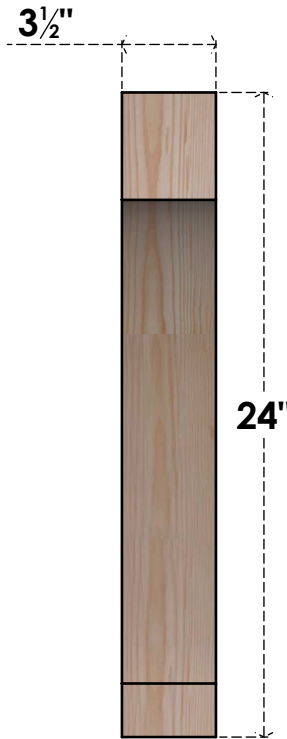

BRC04X18X24IMP00SDF

3 1/2"W X 18"D X 24"H IMPERIAL SMOOTH BRACE, DOUGLAS FIR

SIDE

FRONT

EKENA MILLWORK
 2300 WEST MAIN ST.
 CLARKSVILLE, TX 75426
 TOLL FREE: 866-607-0453
 WWW.EKENAMILLWORK.COM

NOTES

1. INSTALLATION TO BE COMPLETED IN ACCORDANCE WITH MANUFACTURER'S SPECIFICATIONS.
2. DRAWING MAY NOT BE TO SCALE
3. THIS DRAWING IS INTENDED FOR DESIGN AND PLANNING PURPOSES ONLY.
4. ALL INFORMATION CONTAINED HEREIN WAS CURRENT AT THE TIME OF DEVELOPMENT BUT MUST BE REVIEWED AND APPROVED BY THE PRODUCT MANUFACTURER TO BE CONSIDERED ACCURATE.
5. PRODUCTS ARE NOT KILN DRIED. THIS ITEM IS UNIQUE AND WILL CONTAIN THE NATURAL VARIATIONS THAT THE WOOD SPECIES OFFERS. THIS MAY RESULT IN VARIATIONS UP TO 1/4"