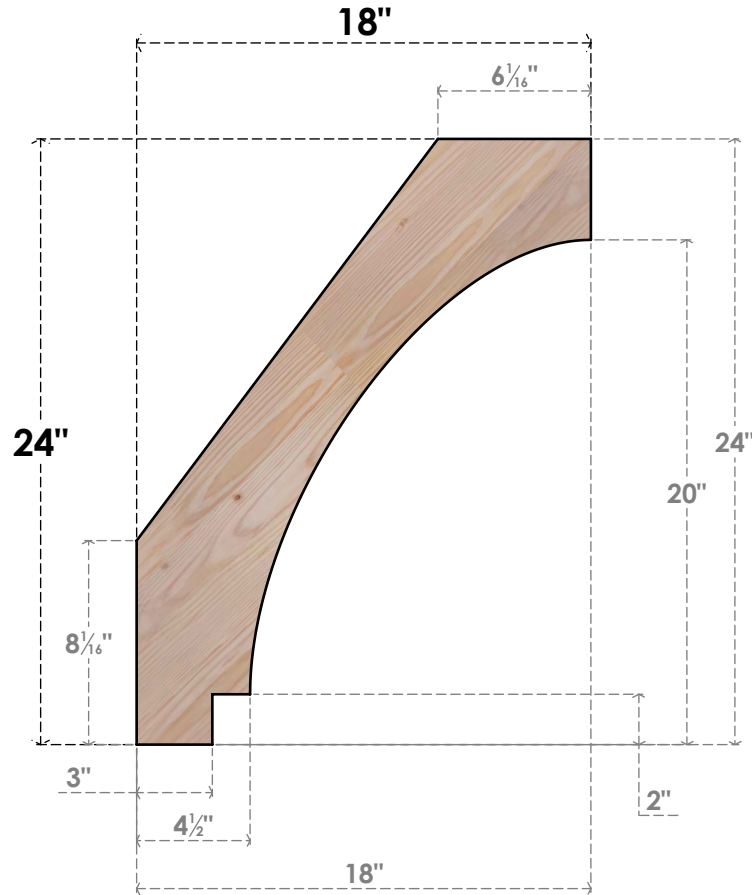

BRC04X18X24IMP00SDF

3 1/2"W X 18"D X 24"H IMPERIAL SMOOTH BRACE, DOUGLAS FIR

SIDE

FRONT

EKENA MILLWORK
 2300 WEST MAIN ST.
 CLARKSVILLE, TX 75426
 TOLL FREE: 866-607-0453
 WWW.EKENAMILLWORK.COM

NOTES

1. INSTALLATION TO BE COMPLETED IN ACCORDANCE WITH MANUFACTURER'S SPECIFICATIONS.
2. DRAWING MAY NOT BE TO SCALE
3. THIS DRAWING IS INTENDED FOR DESIGN AND PLANNING PURPOSES ONLY.
4. ALL INFORMATION CONTAINED HEREIN WAS CURRENT AT THE TIME OF DEVELOPMENT BUT MUST BE REVIEWED AND APPROVED BY THE PRODUCT MANUFACTURER TO BE CONSIDERED ACCURATE.
5. PRODUCTS ARE NOT KILN DRIED. THIS ITEM IS UNIQUE AND WILL CONTAIN THE NATURAL VARIATIONS THAT THE WOOD SPECIES OFFERS. THIS MAY RESULT IN VARIATIONS UP TO 1/4"